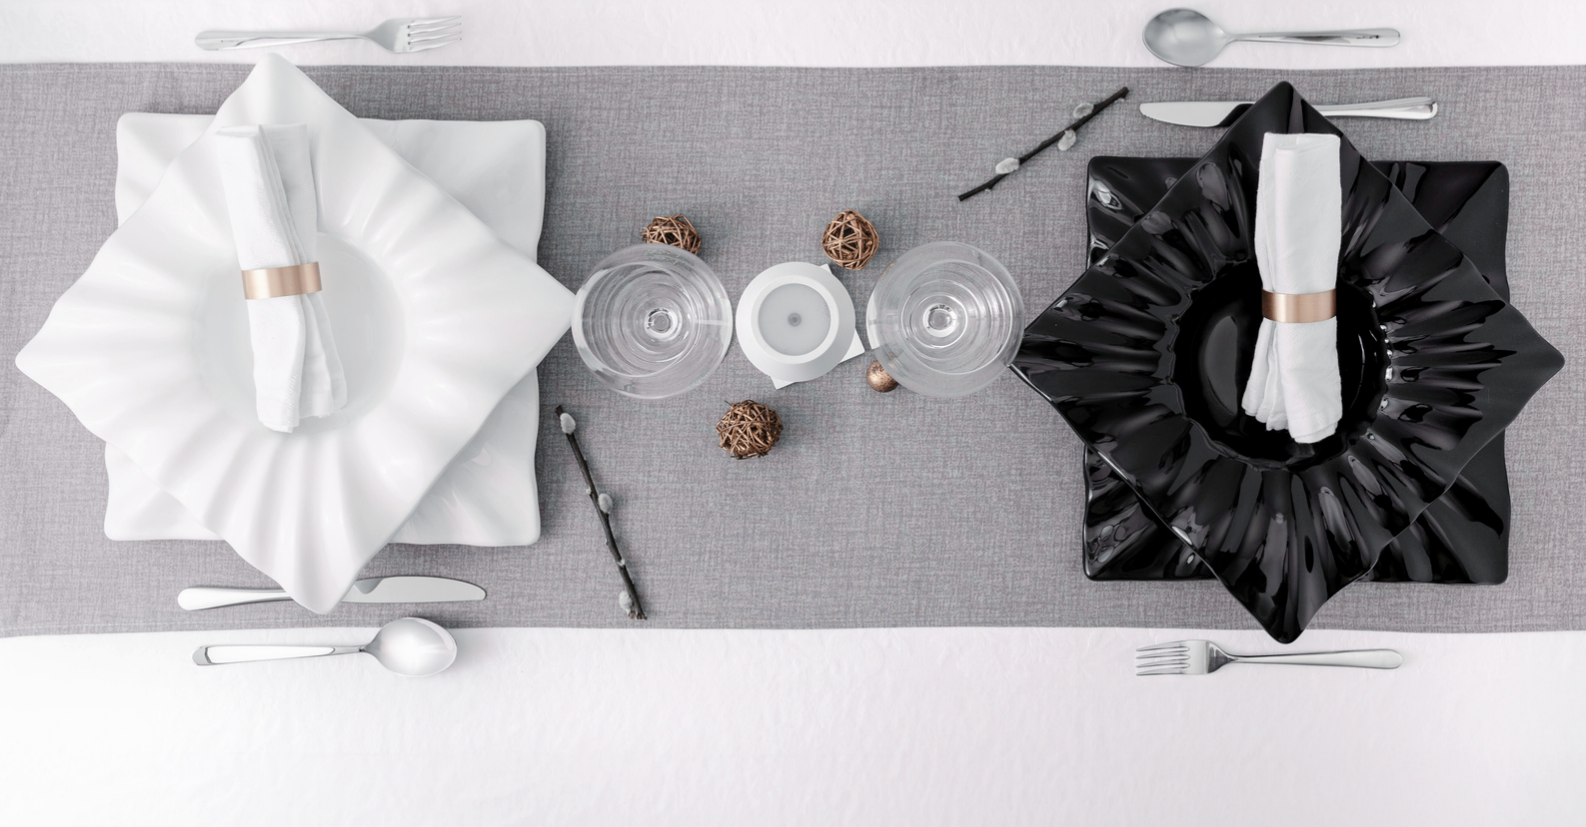

SUNFLOWER

Designed by Federico de Majo / Emiliano Benedetti

L'originale design e modellazione di questa collezione è quello che più la identifica fra tutte. Sunflower presenta forme organiche ed è composta da un piatto piano ed un piatto fondo in tre varianti di colore: bianco, grigio e nero.

The original design of this collection is the one that most identifies it of all. Sunflower has organic shapes and consists of a dinner plate and a soup plate in three color variations: white, grey and black.